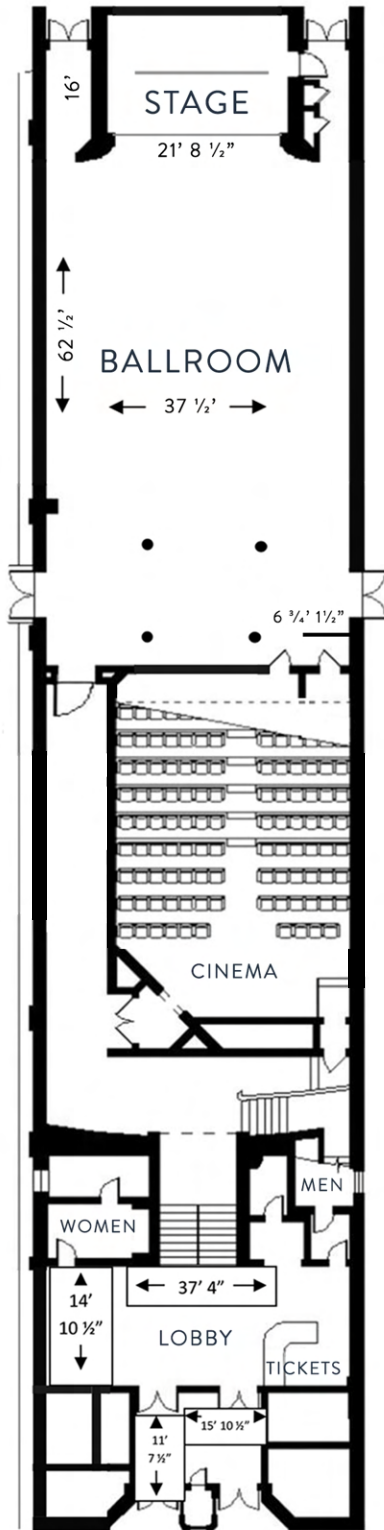

# THE AMERICAN THEATER

## DIMENSIONS + GUEST CAPACITIES

### FIRST FLOOR MAXIMUM GUEST CAPACITIES

*\*BASED ON 4' x 4' SQUARE TABLES SEATING EIGHT GUESTS*

BALLROOM	150 SEATED*
	160 CLASSROOM
	175 COCKTAIL
	200 THEATER

CINEMA	130 STADIUM SEATING
--------	---------------------

### SECOND FLOOR MAXIMUM GUEST CAPACITIES

STARS LOUNGE	60 COCKTAIL
--------------	-------------